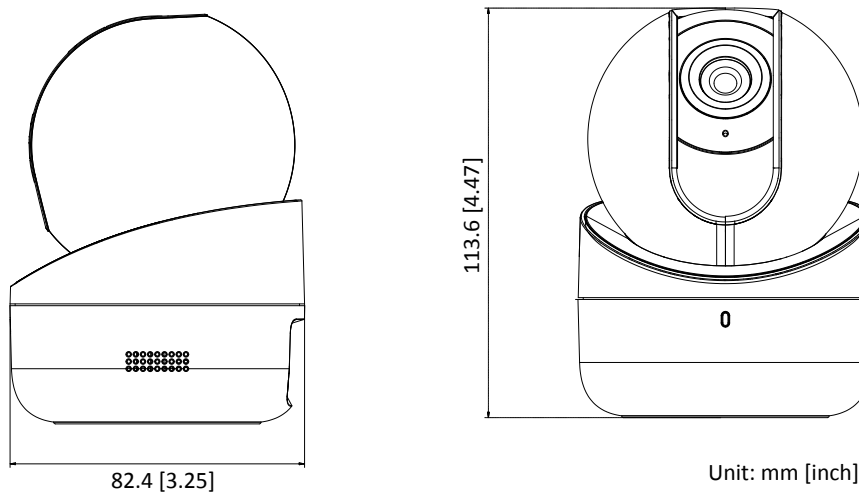

On-board Storage	Built-in microSD/SDHC/SDXC slot, up to 128 GB
Audio Interface	1 build-in microphone, 1 build-in speaker
Reset	Yes
Wi-Fi	
Wireless Standards	IEEE802.11b, 802.11g, 802.11n
Frequency Range	2.4 GHz - 2.4835 GHz
Channel Bandwidth	20/40MHz Support
Protocols	802.11b: CCK, QPSK, BPSK, 802.11g/n: OFDM
Security	64/128-bit WEP, WPA/WPA2, WPA-PSK/WPA2-PSK, WPS
Transfer Rates	11b: 11Mbps, 11g: 54Mbps, 11n: up to 150Mbps
Wireless Range	50 meters (The performance varies based on actual environment)
General	
Operating Conditions	-10 °C to 40°C (14 °F to 104 °F), Humidity 95% or less (non-condensing)
Power Supply	DC 5V ± 10 %, micro USB interface
Current	Max. 1.4A
Power Consumption	Max. 7W
IR Range	Up to 5 meters
Material	Plastic
Memory Card	DS-2CV2Q21FD-IW: no memory card included DS-2CV2Q21FD-IW/16G-T: includes a 16 GB memory card DS-2CV2Q21FD-IW/32G-T: includes a 32 GB memory card DS-2CV2Q21FD-IW/64G-T: includes a 64 GB memory card
Dimensions	Φ 82.4 × 113.6 mm (Φ 3.25" × 4.47")
Weight (include package)	Approx. 510g (1.12 lb)

Ordering Models

DS-2CV2Q21FD-IW, DS-2CV2Q21FD-IW/16G-T, DS-2CV2Q21FD-IW/32G-T, DS-2CV2Q21FD-IW/64G-T

Dimensions